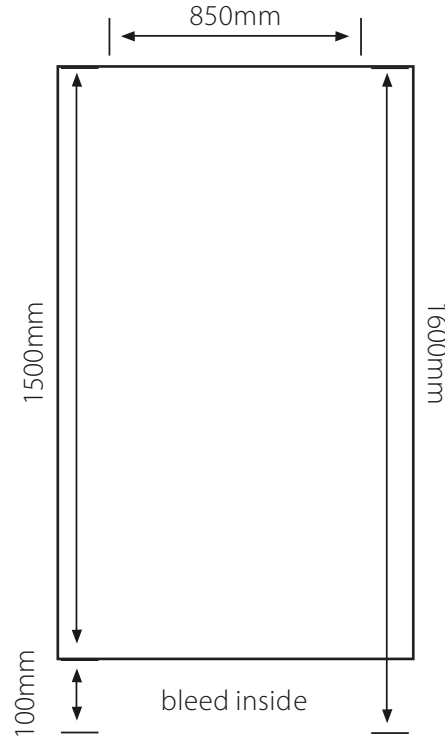

FILE SPECIFICATION

Rollup Stand 850mm (w) x 1500mm (h)

Artwork needs to be minimum 150 dpi at full size or 300 dpi if set up at half size
Please provide original InDesign, Illustrator high resolution PDF
(JPEGs are not acceptable)
Include all images that are linked in Illustrator or InDesign
All fonts must be outlined or supplied
Artwork must have a 100mm bleed at the bottom to go down into the stand