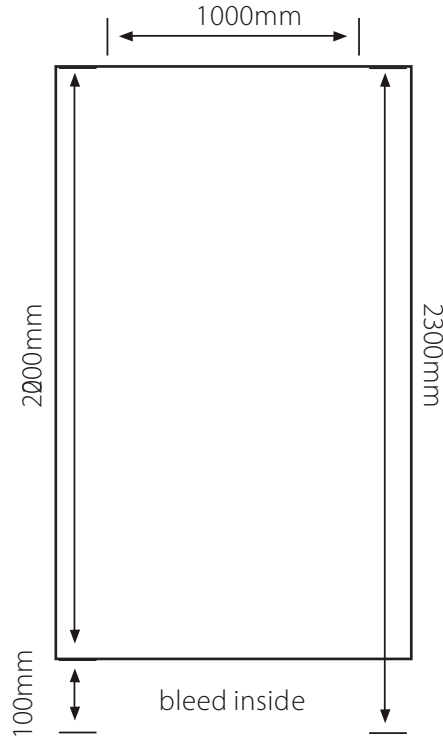

FILE SPECIFICATION

Rollup Stand 1000mm (w) x 2200mm (h)

Artwork needs to be minimum 150 dpi at full size or 300 dpi if set up at half size
Please provide original InDesign, Illustrator high resolution PDF
(JPEGs are not acceptable)
Include all images that are linked in Illustrator or InDesign
All fonts must be outlined or supplied
Artwork must have a 100mm bleed at the bottom to go down into the stand