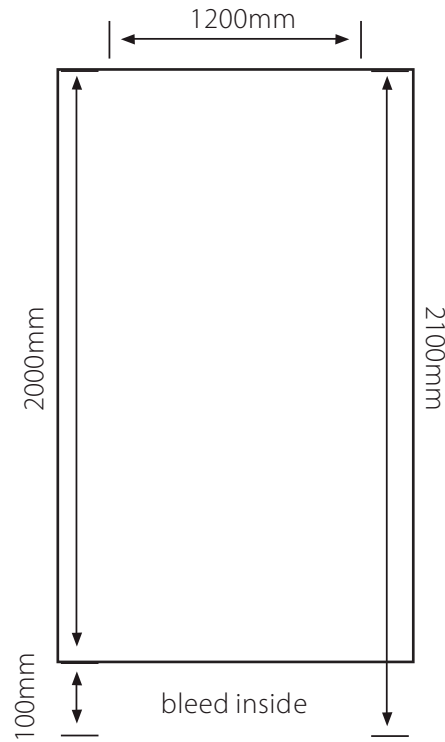

## Rollup Stand 1200mm (w) x 2000mm (h)

Artwork needs to be minimum 150 dpi at full size or 300 dpi if set up at half size  
Please provide original InDesign, Illustrator high resolution PDF  
(JPEGs are not acceptable)  
Include all images that are linked in Illustrator or InDesign  
All fonts must be outlined or supplied  
Artwork must have a 100mm bleed at the bottom to go down into the stand