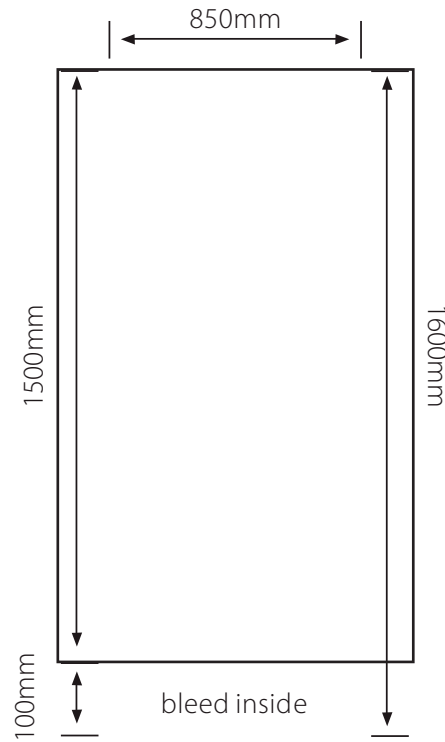

FILE SPECIFICATION

Rollup Stand 850mm (w) x 1500mm (h)

Artwork needs to be minimum 150 dpi at full size or 300 dpi if set up at half size
Please provide original InDesign, Illustrator high resolution PDF
(JPEGs are not acceptable)
Include all images that are linked in Illustrator or InDesign
All fonts must be outlined or supplied
Artwork must have a 100mm bleed at the bottom to go down into the stand