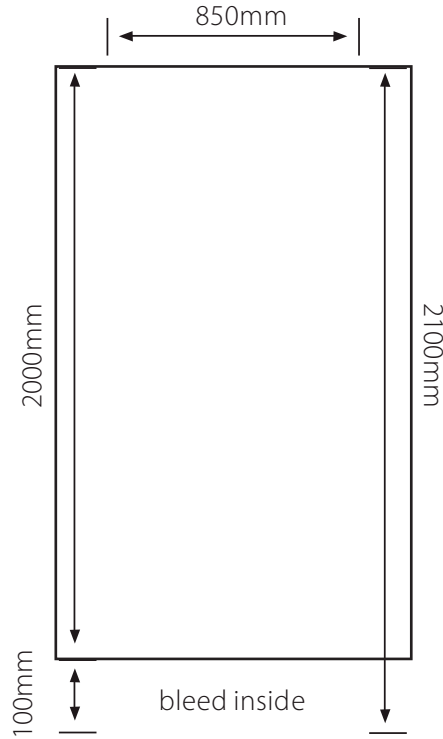

FILE SPECIFICATION

Rollup Stand 850mm (w) x 2000mm (h)

Artwork needs to be minimum 150 dpi at full size or 300 dpi if set up at half size
Please provide original InDesign, Illustrator high resolution PDF
(JPEGs are not acceptable)
Include all images that are linked in Illustrator or InDesign
All fonts must be outlined or supplied
Artwork must have a 100mm bleed at the bottom to go down into the stand