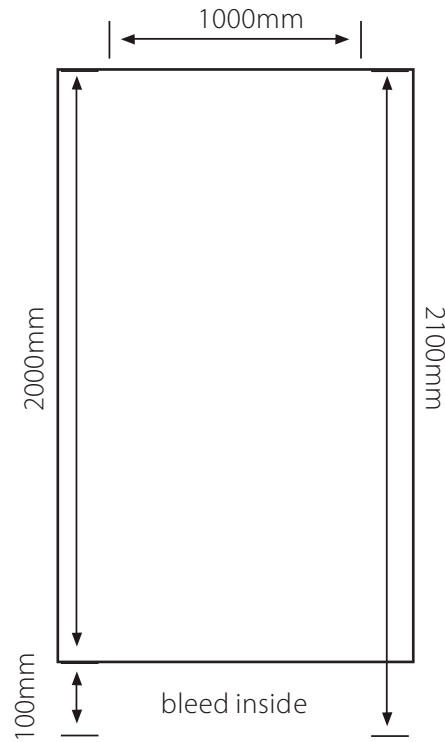

FILE SPECIFICATION

Rollup Stand 1000mm (w) x 2000mm (h)

Artwork needs to be minimum 150 dpi at full size or 300 dpi if set up at half size
Please provide original InDesign, Illustrator high resolution PDF
(JPEGs are not acceptable)
Include all images that are linked in Illustrator or InDesign
All fonts must be outlined or supplied
Artwork must have a 100mm bleed at the bottom to go down into the stand