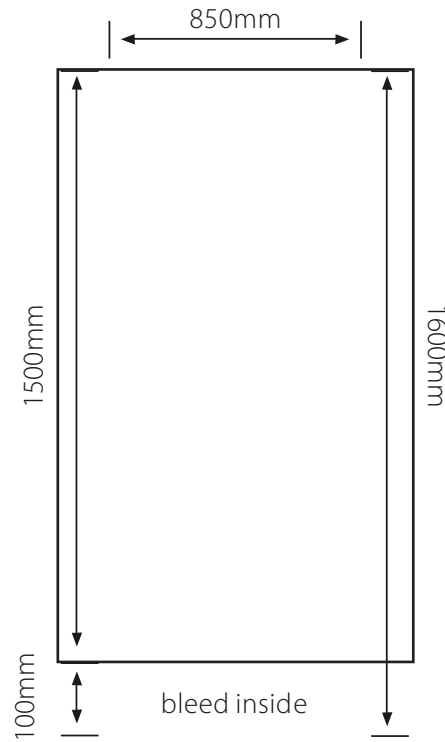

## Rollup Stand 850mm (w) x 1500mm (h)

Artwork needs to be minimum 150 dpi at full size or 300 dpi if set up at half size  
Please provide original InDesign, Illustrator high resolution PDF  
(JPEGs are not acceptable)  
Include all images that are linked in Illustrator or InDesign  
All fonts must be outlined or supplied  
Artwork must have a 100mm bleed at the bottom to go down into the stand