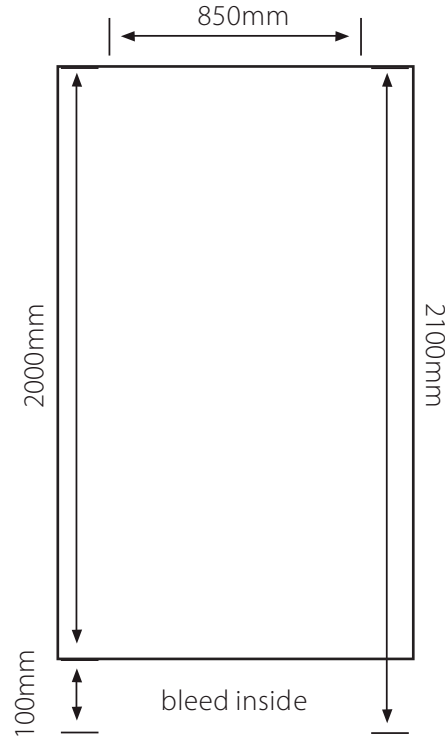

## Rollup Stand 850mm (w) x 2000mm (h)

Artwork needs to be minimum 150 dpi at full size or 300 dpi if set up at half size  
Please provide original InDesign, Illustrator high resolution PDF  
(JPEGs are not acceptable)  
Include all images that are linked in Illustrator or InDesign  
All fonts must be outlined or supplied  
Artwork must have a 100mm bleed at the bottom to go down into the stand