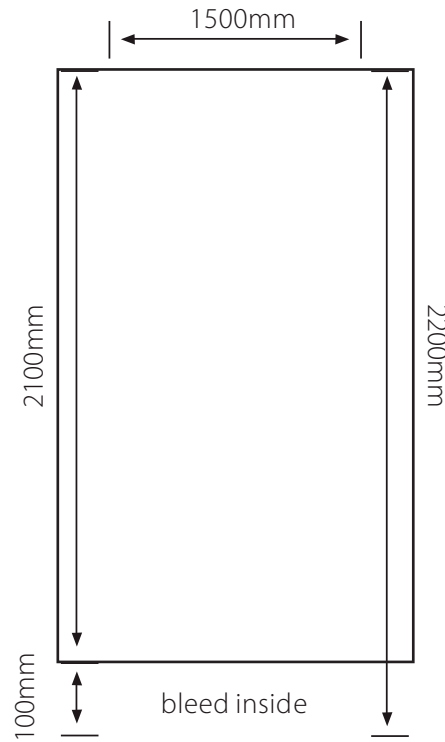

FILE SPECIFICATION

Rollup Stand 1500mm (w) x 2200mm (h)

Artwork needs to be minimum 150 dpi at full size or 300 dpi if set up at half size
Please provide original InDesign, Illustrator high resolution PDF
(JPEGs are not acceptable)
Include all images that are linked in Illustrator or InDesign
All fonts must be outlined or supplied
Artwork must have a 100mm bleed at the bottom to go down into the stand