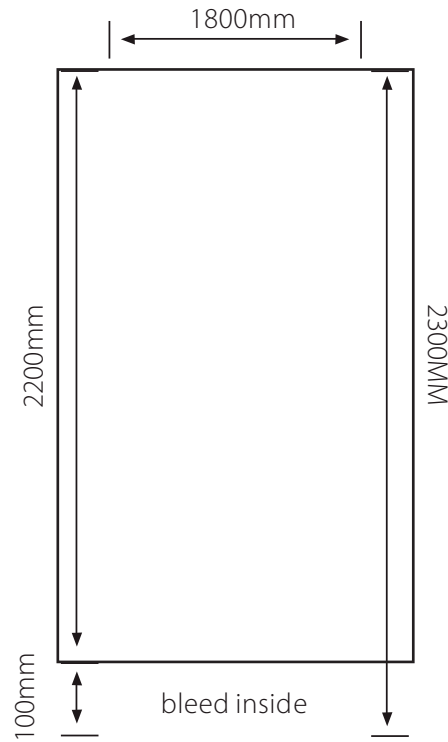

FILE SPECIFICATION

Rollup Stand 1800mm (w) x 2200mm (h)

Artwork needs to be minimum 150 dpi at full size or 300 dpi if set up at half size
Please provide original InDesign, Illustrator high resolution PDF
(JPEGs are not acceptable)
Include all images that are linked in Illustrator or InDesign
All fonts must be outlined or supplied
Artwork must have a 100mm bleed at the bottom to go down into the stand