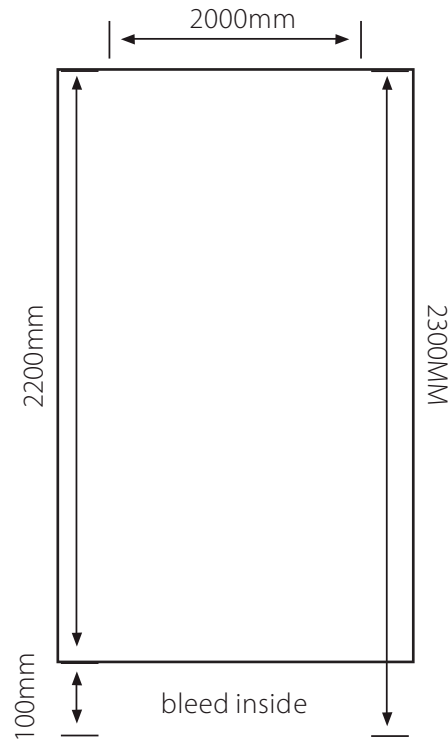

FILE SPECIFICATION

Rollup Stand 2000mm (w) x 2200mm (h)

Artwork needs to be minimum 150 dpi at full size or 300 dpi if set up at half size
Please provide original InDesign, Illustrator high resolution PDF
(JPEGs are not acceptable)
Include all images that are linked in Illustrator or InDesign
All fonts must be outlined or supplied
Artwork must have a 100mm bleed at the bottom to go down into the stand