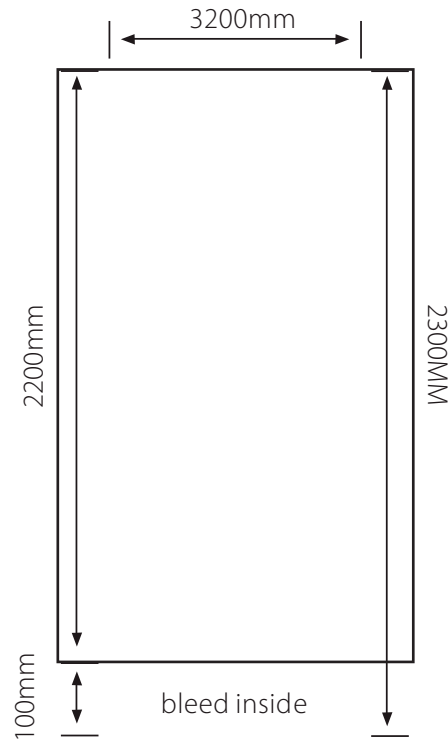

FILE SPECIFICATION

Rollup Stand 3200mm (w) x 2200mm (h)

Artwork needs to be minimum 150 dpi at full size or 300 dpi if set up at half size
Please provide original InDesign, Illustrator high resolution PDF
(JPEGs are not acceptable)
Include all images that are linked in Illustrator or InDesign
All fonts must be outlined or supplied
Artwork must have a 100mm bleed at the bottom to go down into the stand