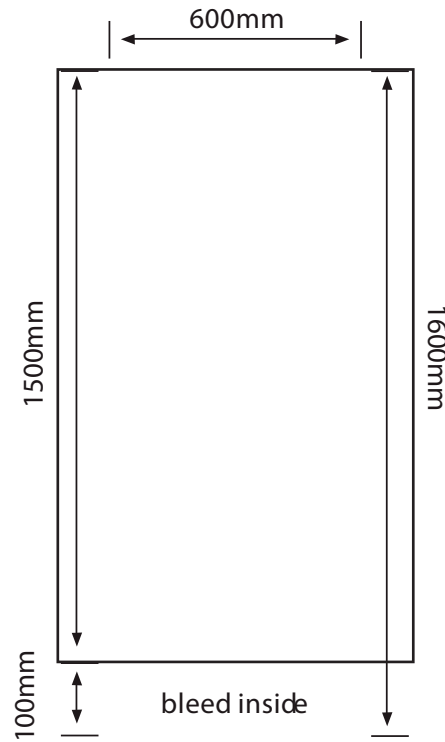

FILE SPECIFICATION

Rollup Stand 600mm (w) x 1500mm (h)

Artwork needs to be minimum 150 dpi at full size or 300 dpi if set up at half size
Please provide original InDesign, Illustrator high resolution PDF
(JPEGS are not acceptable)
Include all images that are linked in Illustrator or InDesign
All fonts must be outlined or supplied
Artwork must have a 100mm bleed at the bottom to go down into the stand